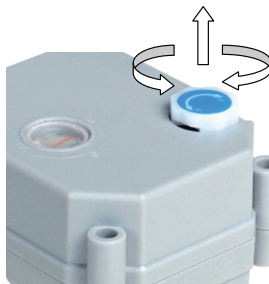

SPRING RETURN 6S0121D-L

SIZE 1/2"

3-WAY Stainless Steel, FULL PORT
BALL VALVE WITH ELECTRIC
ACTUATOR

12VDC

15 Sec. Open/Close

ACTUATOR

- NEMA 4, 4X Housing
- 12V/24V AC/DC and 100-240V AC Models Available
- High-Strength, Impact Resistant IP67 PPO Housing
- Comes standard with 19" cable

VALVE

- Brass
- Full Port, Sizes 1/2" to 1"
- Low torque design with spring return in case of power failure
- Energy efficient design reduces power consumption needs

WIRING DIAGRAM

2 Wire control- Power Reset

• When SW is closed , the valve open. the actuator automatically power off after in place

• When SW is open, the valve closed, the actuator automatically power off after in place * Suitable

Working Voltage: **AC/DC9-24V , DC/AC110V-230V ***
Exceeding the working voltage is forbidden

Manual override instructions:

In case of an electric supply failure, it is possible to operate the actuator manually:

1. Power must be off before using the manual override.
2. Gently pull up the knob turning the knob left or right to open or close the valve.
3. When the red needle in the indicator points to S, the valve is closed. When pointing to 0, the valve is open.
4. To resume normal operation the knob must be pushed down.