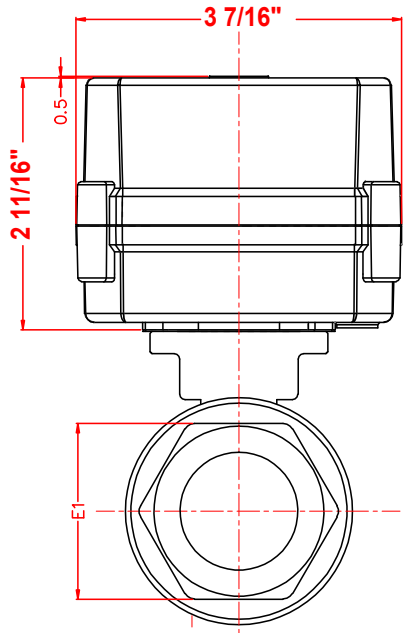

VALVE

- Brass
- Full Port, Sizes 1/2" to 1"
- Low torque design with spring return in case of power failure
- Energy efficient design reduces power consumption needs

WIRING DIAGRAM

2 Wire control- Power Reset

3 Way

SIZES 1/2" THROUGH 1"

L port

T port

| No. | NAME | Material | Specification | Quantity |
|-----|------------|-----------------|---------------|----------|
| 6 | Stem | stainless steel | 304 | 1 |
| 5 | Ball | stainless steel | 304 | 1 |
| 4 | Sealing | PTFE | | 2 |
| 3 | Sealing | PTFE | | 1 |
| 2 | Body Cover | stainless steel | 304 | 1 |
| 1 | Actuator | PPO | | 1 |

| Size | D1/D2 | d1 | L1 | L2/L3 | E1 | H1 | H2 |
|------|-------|--------|----------|--------|--------|---------|--------|
| 1/2" | 1/2" | 1/2" | 2 11/16" | 9/16" | 15/16" | 4 1/16" | 11/16" |
| 3/4" | 3/4" | 9/16" | 2 15/16" | 5/8" | 1 1/4" | 4 3/16" | 13/16" |
| 1" | 1" | 11/16" | 3 3/8" | 11/16" | 1 1/2" | 4 1/2" | 15/16" |