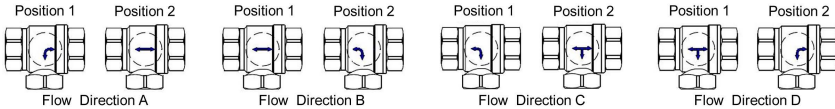

Manual override instructions:

In case of an electric supply failure, it is possible to operate the actuator manually:

1. Power must be off before using the manual override.
2. Gently pull up the knob turning the knob left or right to open or close the valve.
3. When the red needle in the indicator points to S, the valve is closed. When pointing to 0, the valve is open.
4. To resume normal operation the knob must be pushed down.

3 Way

SIZES 1/2" THROUGH 1"

L port

T port

| No. | NAME | Material | Specification | Quantity |
|-----|------------|-----------------|---------------|----------|
| 6 | Stem | stainless steel | 304 | 1 |
| 5 | Ball | stainless steel | 304 | 1 |
| 4 | Sealing | PTFE | | 2 |
| 3 | Sealing | PTFE | | 1 |
| 2 | Body Cover | stainless steel | 304 | 1 |
| 1 | Actuator | PPO | | 1 |

| Size | D1/D2 | d1 | L1 | L2/L3 | E1 | H1 | H2 |
|------|-------|--------|----------|--------|--------|---------|--------|
| 1/2" | 1/2" | 1/2" | 2 11/16" | 9/16" | 15/16" | 4 1/16" | 11/16" |
| 3/4" | 3/4" | 9/16" | 2 15/16" | 5/8" | 1 1/4" | 4 3/16" | 13/16" |
| 1" | 1" | 11/16" | 3 3/8" | 11/16" | 1 1/2" | 4 1/2" | 15/16" |