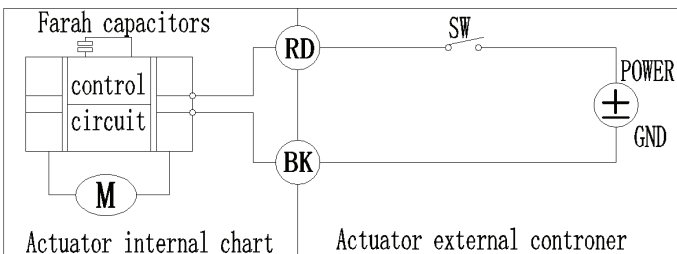

SPRING RETURN 6S0121D-L

SIZE 1/2"

3-WAY Stainless Steel, FULL PORT
BALL VALVE WITH ELECTRIC
ACTUATOR

12VDC

15 Sec. Open/Close

ACTUATOR

- NEMA 4, 4X Housing
- 12V/24V AC/DC and 100-240V AC Models Available
- High-Strength, Impact Resistant IP67 PPO Housing
- Comes standard with 19" cable

VALVE

- Brass
- Full Port, Sizes 1/2" to 1"
- Low torque design with spring return in case of power failure
- Energy efficient design reduces power consumption needs

WIRING DIAGRAM

2 Wire control- Power Reset

Manual override instructions:

In case of an electric supply failure, it is possible to operate the actuator manually:

1. Power must be off before using the manual override.
2. Gently pull up the knob turning the knob left or right to open or close the valve.
3. When the red needle in the indicator points to S, the valve is closed. When pointing to 0, the valve is open.
4. To resume normal operation the knob must be pushed down.