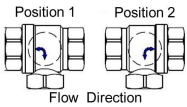

Manual override instructions:

In case of an electric supply failure, it is possible to operate the actuator manually:

1. Power must be off before using the manual override.
2. Gently pull up the knob turning the knob left or right to open or close the valve.
3. When the red needle in the indicator points to S, the valve is closed. When pointing to 0, the valve is open.
4. To resume normal operation the knob must be pushed down.

3 Way

SIZES 1/2" THROUGH 1"

L port

T port

| No. | NAME | Material | Specification | Quantity |
|-----|------------|-----------------|---------------|----------|
| 6 | Stem | stainless steel | 304 | 1 |
| 5 | Ball | stainless steel | 304 | 1 |
| 4 | Sealing | PTFE | | 2 |
| 3 | Sealing | PTFE | | 1 |
| 2 | Body Cover | stainless steel | 304 | 1 |
| 1 | Actuator | PPO | | 1 |

| Size | D1/D2 | d1 | L1 | L2/L3 | E1 | H1 | H2 |
|------|-------|--------|----------|--------|--------|---------|--------|
| 1/2" | 1/2" | 1/2" | 2 11/16" | 9/16" | 15/16" | 4 1/16" | 11/16" |
| 3/4" | 3/4" | 9/16" | 2 15/16" | 5/8" | 1 1/4" | 4 3/16" | 13/16" |
| 1" | 1" | 11/16" | 3 3/8" | 11/16" | 1 1/2" | 4 1/2" | 15/16" |