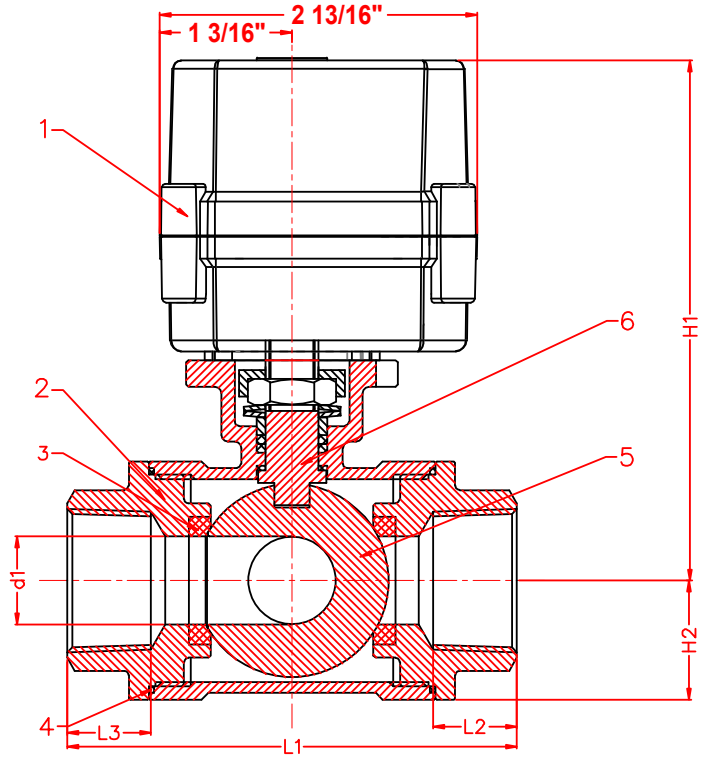

VALVE

- Brass
- Full Port, Sizes 1/2" to 1"
- Low torque design with spring return in case of power failure
- Energy efficient design reduces power consumption needs

WIRING DIAGRAM

2 Wire control- Power Reset

3 Way

SIZES 1/2" THROUGH 1"

L port

T port

| No. | NAME | Material | Specification | Quantity |
|-----|------------|-----------------|---------------|----------|
| 6 | Stem | stainless steel | 304 | 1 |
| 5 | Ball | stainless steel | 304 | 1 |
| 4 | Sealing | PTFE | | 2 |
| 3 | Sealing | PTFE | | 1 |
| 2 | Body Cover | stainless steel | 304 | 1 |
| 1 | Actuator | PPO | | 1 |

| Size | D1/D2 | d1 | L1 | L2/L3 | E1 | H1 | H2 |
|------|-------|--------|----------|--------|--------|---------|--------|
| 1/2" | 1/2" | 1/2" | 2 11/16" | 9/16" | 15/16" | 4 1/16" | 11/16" |
| 3/4" | 3/4" | 9/16" | 2 15/16" | 5/8" | 1 1/4" | 4 3/16" | 13/16" |
| 1" | 1" | 11/16" | 3 3/8" | 11/16" | 1 1/2" | 4 1/2" | 15/16" |