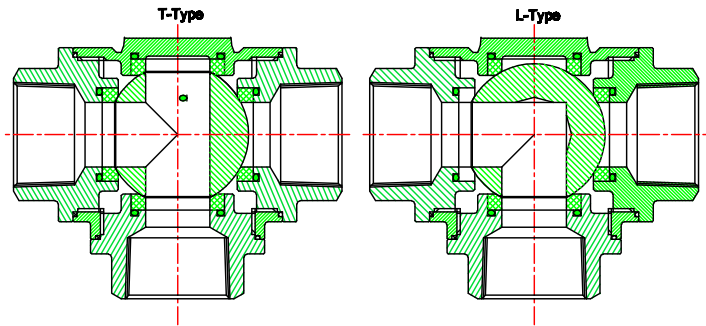

3 Way

SIZES 1/2" THROUGH 1"

L port

T port

| No. | NAME | Material | Specification | Quantity |
|-----|------------|-----------------|---------------|----------|
| 6 | Stem | stainless steel | 304 | 1 |
| 5 | Ball | stainless steel | 304 | 1 |
| 4 | Sealing | PTFE | | 2 |
| 3 | Sealing | PTFE | | 1 |
| 2 | Body Cover | stainless steel | 304 | 1 |
| 1 | Actuator | PPO | | 1 |

| Size | D1/D2 | d1 | L1 | L2/L3 | E1 | H1 | H2 |
|------|-------|--------|----------|--------|--------|---------|--------|
| 1/2" | 1/2" | 1/2" | 2 11/16" | 9/16" | 15/16" | 4 1/16" | 11/16" |
| 3/4" | 3/4" | 9/16" | 2 15/16" | 5/8" | 1 1/4" | 4 3/16" | 13/16" |
| 1" | 1" | 11/16" | 3 3/8" | 11/16" | 1 1/2" | 4 1/2" | 15/16" |